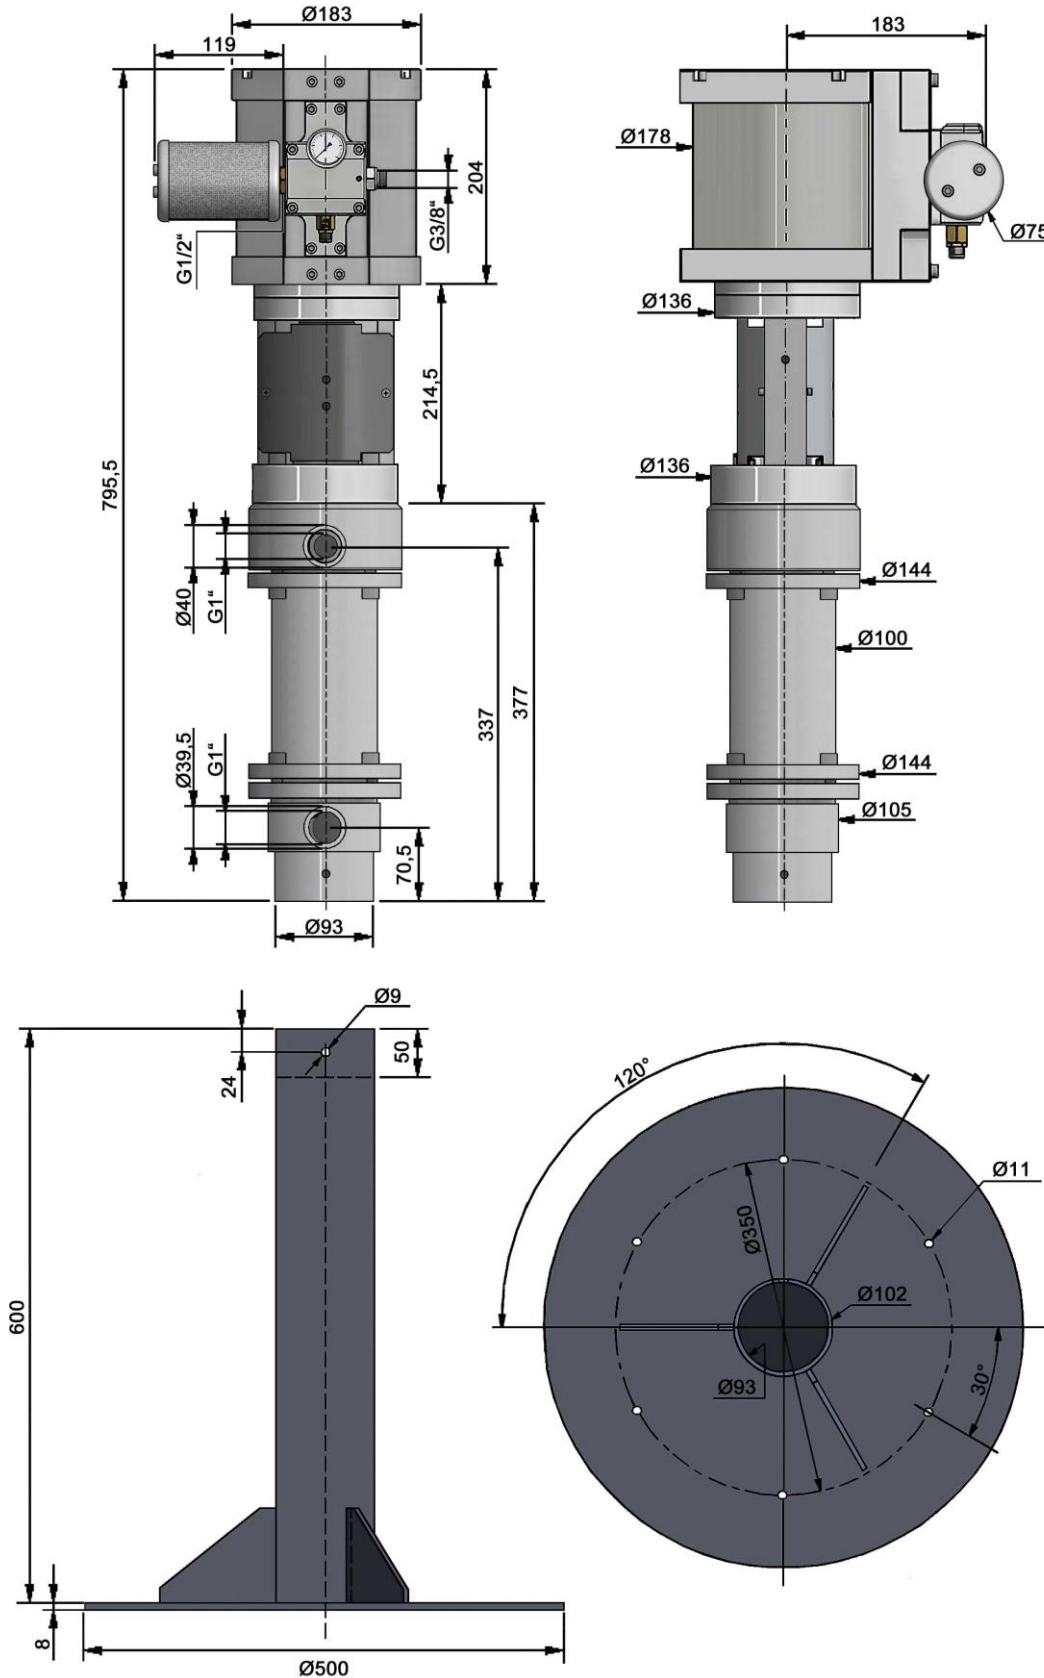

PRODUCT - DIMENSIONAL DRAWING

Topic: Kopperschmidt Classic Line transfer pumps
Product: Dimensions of the piston pump P2001-07.340
(D160 S120-340) with floor mounting

P2001_07_340_Standmontage_Massblatt_E

Stand: 05/2020

Changes are possible without notice

Quality Products

by your famous brand

K SPRITZTECHNIK **T**
KOPPERSCHMIDT

Reproduction is not permitted without written permission of L. R. Eurotechnik KG!
L. R. Eurotechnik KG Hohnshecker Weg 18 D-53881 Euskirchen - Germany