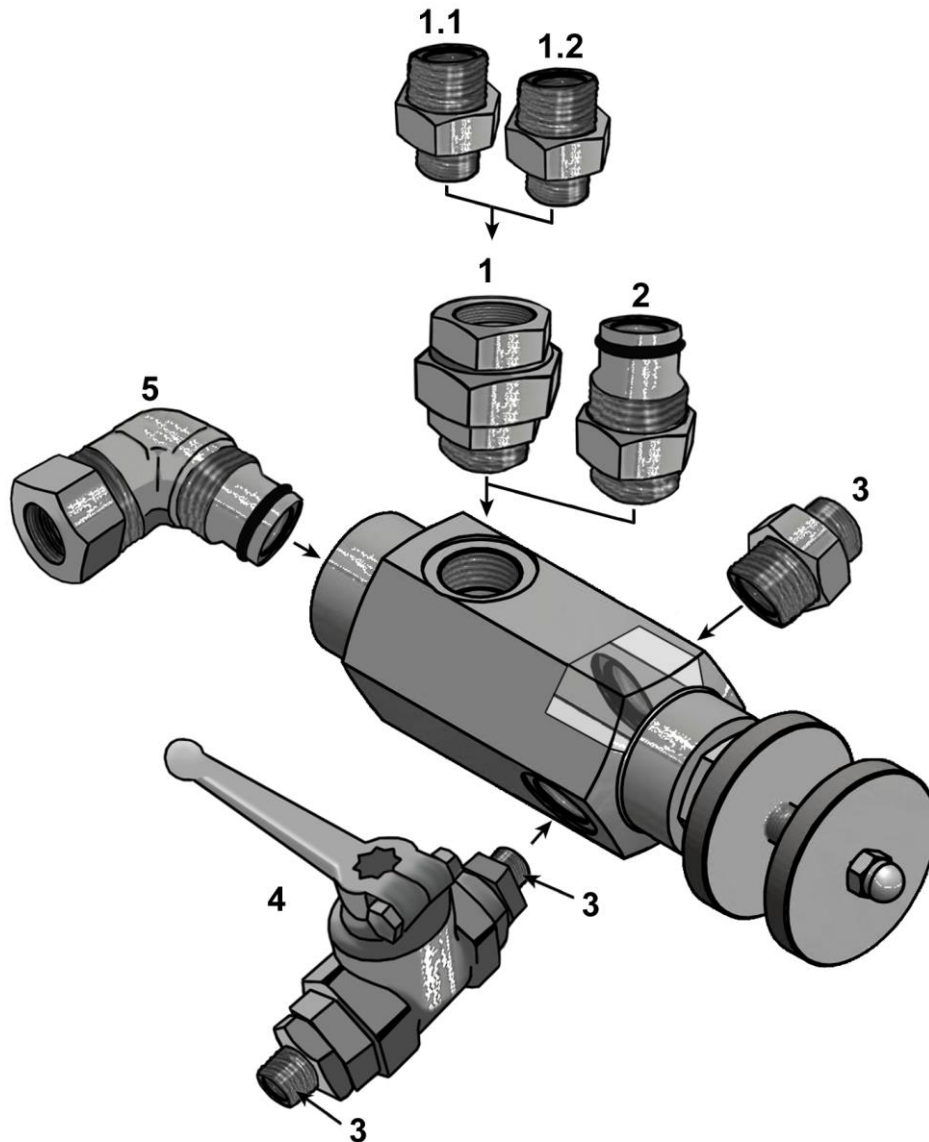

# PRODUCT - INFORMATION

Quality Products

MADE IN GERMANY

by your famous brand

KOPPERTSCHMIDT  
SPRITZTECHNIK

Topic: Material pressure regulator

Product: Recirculation valve attachment parts

Zirkulationsventil\_PI\_E

## Attachment parts for recirculation valve:

Pos.	Description	Part Number
1	detachable nipple 1/2"i/o, adaptable with:	99461 091210
1.1	nipple 1/2" > 3/4"	99460 011234
1.2	nipple 1/2" > M30x1,5	99460 023012
2	swivel connector 1/2" > M2001	15006 110700
3	nipple 3/8"	99470 013838
4	ball valve PN500, SS	80012 050038
5	elbow connector D22 (complete)	15006 130001