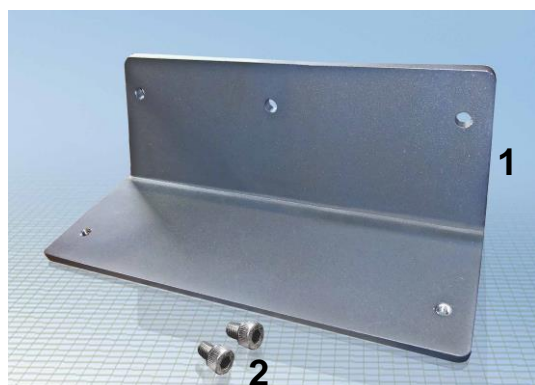

Stand: 08/2020

Changes are possible without notice

Wall mounting kit for KS20850 (Alu + SS)

Part-No.: 20850 050001-M

Pos.	Amount	Description	Part-No.
1	1	Wall mounting bracket	20850 050001
2	2	Allen screw M8x150	90711 008150
3	2	Lock ring	90711 808015

Wall mounting kit for KS20850 (PP)

Part-No.: 20850 050002-M

Pos.	Amount	Description	Part-No.
1	1	Wall mounting bracket	20850 050001
2	2	Allen screw M8x160	90711 008160
3	2	Lock ring	90711 808015

Wall mounting kit for KS20853