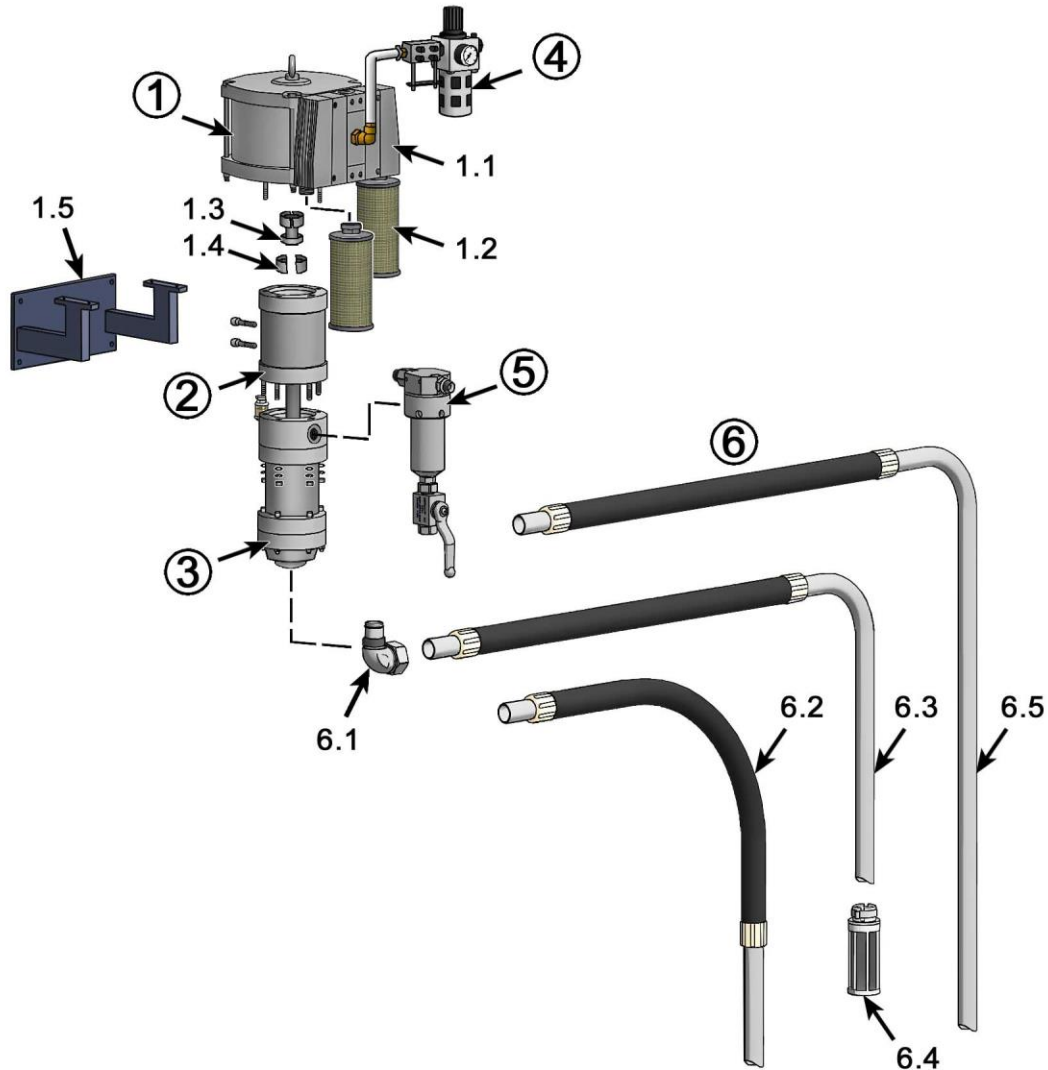

PRODUCT - INFORMATION

Quality Products

MADE IN GERMANY

by your famous brand

K SPRITZTECHNIK **T**
KOPPERSCHMID

Topic: Kopperschmidt Classic Line

Product: Piston pump T2001-135/185/340 with attachment parts

T2001-135-185-340_Zubehör_PI_E

Stand: 09/2018

all rights reserved

Pos.	Amount	Description	Part-No.	Pos.	Amount	Description	Part-No.
1	1	Air motor-T2001-D230 S120	20012 311200	3	1	Fluid section T2001-185	20011 850000
1	1	Air motor-T2001-D300 S120	20013 011200	3	1	Fluid section T2001-340	20013 400000
1.1	1	Air control block	2001D xxx120	4	1	Air regulator and maintenance unit	15950 5xxxxx
1.2	2	Silencer G1 ½"	15003 015004	5	1	High pressure filter PN500 with drain ball valve	15005 002001
1.3	1	Floating piston	20012 201451	6		Suction system D28 flexible	
1.4	2	Muff coupling	20012 220000	6.1	1	Swivel adapter D28 assy	15006 140001
1.5	1	Wall mounting angle for D230	29103 223011	6.2	1	Suction system Hobbock straight	15007 541092
1.5	1	Wall mounting angle for D300	29103 230011	6.3	1	Suction system Hobbock 90°	15007 531101
2	1	Coupling casing for air motor T2001-185	20011 859801	6.4	1	Suction strainer D28	15920 302818
2	1	Coupling casing for air motor T2001-340	20013 403001	6.5	1	Suction system for 200L barrel	15007 531163
3	1	Fluid section T2001-135	20011 350000				