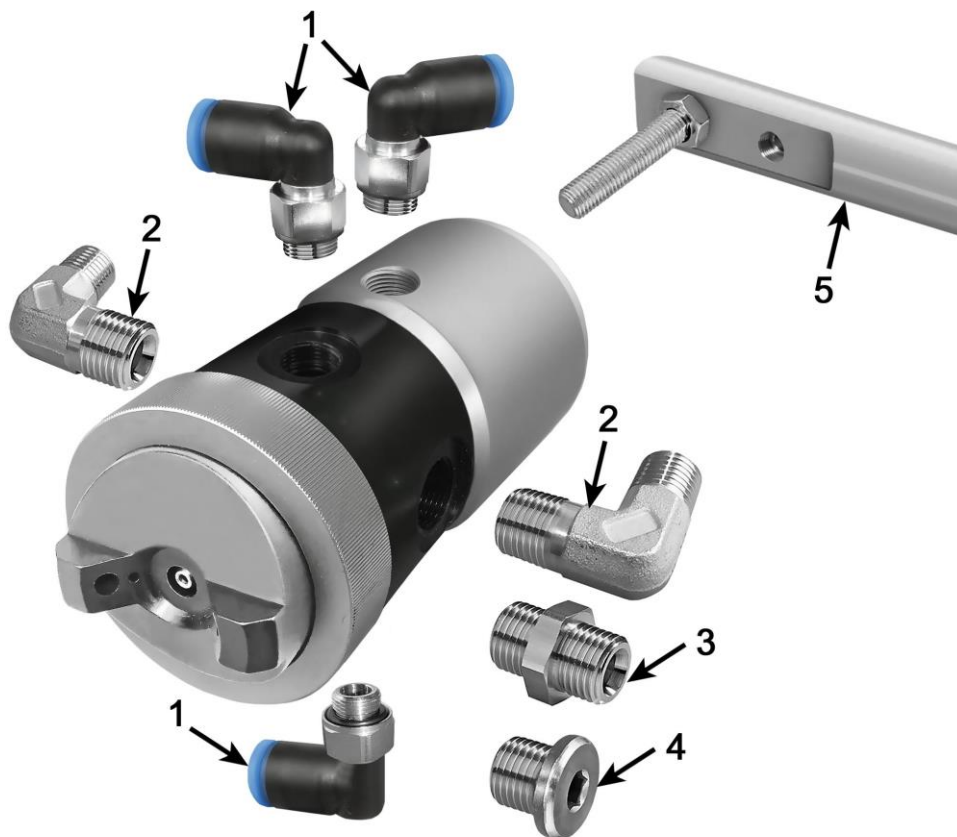

PRODUCT - INFORMATION

Topic: Fine spray automatic spraying guns
Product: Accessories for Kopperschmidt KS-AFS 2000

KS-AFS 2000_PI_E

Stand 09/2020

Changes are possible without notice

Quality Products

MADE IN GERMANY

by your famous brand

KSPRITZTECHNIK
KOPPERSCHMIDT

Accessories for Kopperschmidt KS-AFS 2000

Pos.	Description	Part-No.
1	Elbow nipple, swivelling	15694 109261
2	Elbow nipple	99470 661414
3	Nipple	99470 011414
4	Lock screw	99471 991402
5	Mounting rod for KS-AKA 401/421 / KS-AKP 425 / KS-AFS 2000	15008 200102