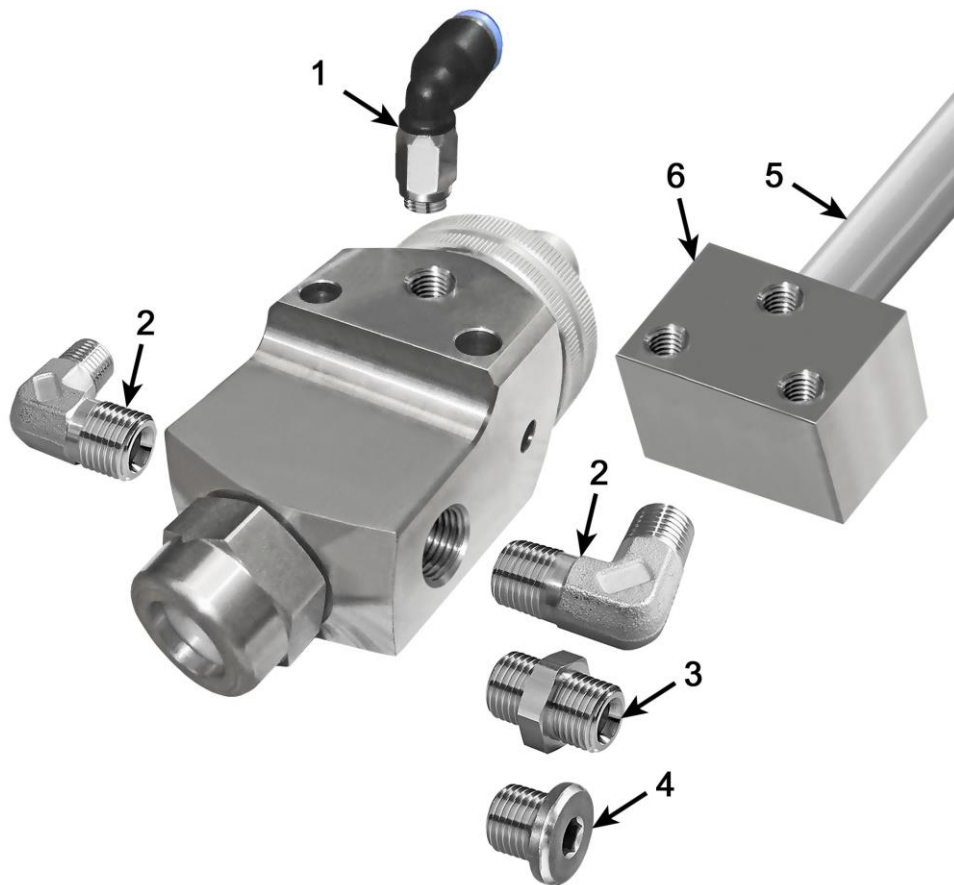

PRODUCT - INFORMATION

Topic: Airless automatic spraying guns
Product: Accessories for Kopperschmidt KS-AKA 401

KS-AKA401_PL E

Stand 09/2020

Changes are possible without notice

Quality Products

MADE IN GERMANY

by your famous brand

K SPRITZTECHNIK
KOPPERSCHMIDT **T**

Accessories for Kopperschmidt KS-AKA 401

| Pos. | Description | Part-No. |
|------|--|--------------|
| 1 | Elbow nipple, swivelling | 15694 109259 |
| 2 | Elbow nipple | 99470 661414 |
| 3 | Nipple | 99470 011414 |
| 4 | Lock screw | 99471 991402 |
| 5 | Mounting rod for mounting block KS-AKA 401 (without thread) | 15008 200101 |
| 6 | Mounting block KS-AKA 401 | 15008 200100 |