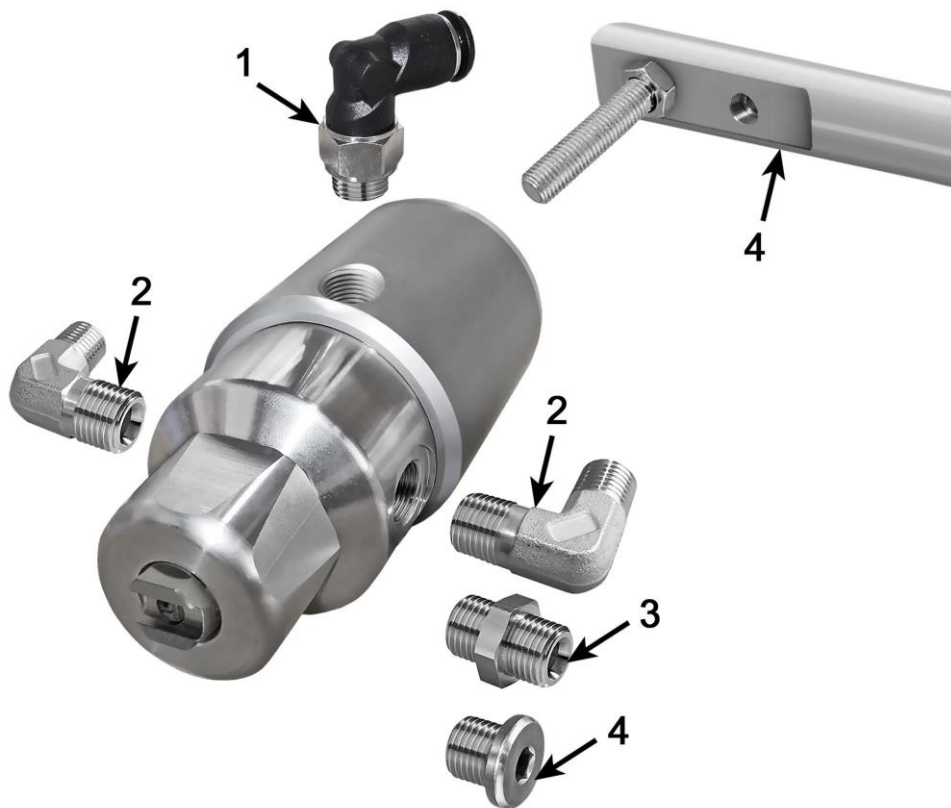

PRODUCT - INFORMATION

Topic: Airless automatic spraying guns
Product: Accessories for Kopperschmidt KS-AKA 421

KS-AKA421_PL E

Stand 09/2020

Changes are possible without notice

Quality Products

MADE IN GERMANY

by your famous brand

K SPRITZTECHNIK
KOPPERSCHMIDT

Accessories for Kopperschmidt KS-AKA 421

Pos.	Description	Part-No.
1	Elbow nipple, swivelling	15694 109262
2	Elbow nipple	99470 661414
3	Nipple	99470 011414
4	Lock screw	99471 991402
5	Mounting rod for KS-AKA 401/421 / KS-AKP 425 / KS-AFS 2000	15008 200102