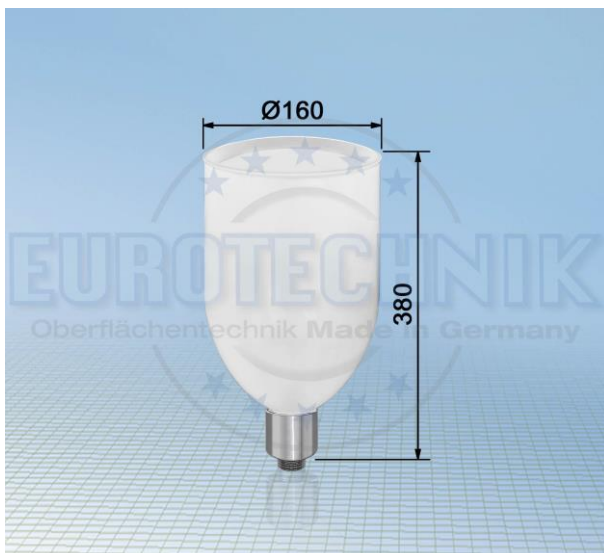

MADE IN GERMANY

by your famous brand

K SPRITZTECHNIK **T**
KOPPERSCHMID

Swivel connection with external thread:

Swivel connection with internal thread:

Hopper with adaptor for KS20850:

Swivel connection with external thread:

Description	Part Number
adaptor with external thread M26x1,5	15006 110220
adaptor with external thread M30x1,5	15006 110240
adaptor with external thread G3/4"	15006 110260
adaptor with external thread G1"	15006 110280

Swivel connection with internal thread:

Description	Part Number
adaptor with internal thread M26x1,5	15006 110310
adaptor with internal thread M30x1,5	15006 110330
adaptor with internal thread G3/4"	15006 110350
adaptor with internal thread G1"	15006 110370