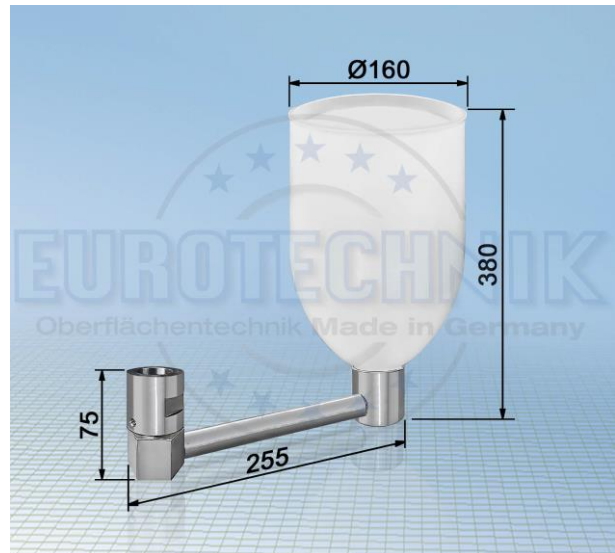

MADE IN GERMANY

by your famous brand

K SPRITZTECHNIK **T**
KOPPERSCHMID

Swivel connection with external thread:

Swivel connection with internal thread:

Hopper with adaptor for KS20850:

Swivel connection with external thread:

Description	Part Number
adaptor with external thread M26x1,5	15006 110220
adaptor with external thread M30x1,5	15006 110240
adaptor with external thread G3/4"	15006 110260
adaptor with external thread G1"	15006 110280

Swivel connection with internal thread:

Description	Part Number
adaptor with internal thread M26x1,5	15006 110310
adaptor with internal thread M30x1,5	15006 110330
adaptor with internal thread G3/4"	15006 110350
adaptor with internal thread G1"	15006 110370