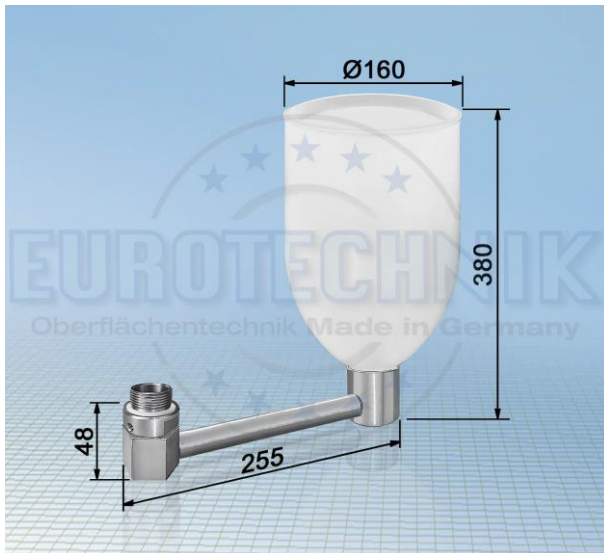

PRODUKT - INFORMATION

Topic: Kopperschmidt Suction Systems swivelling
Product: Suction System swivel connection 4,5 liter

ASYS schwenk PL_E

Stand 11/2020

Changes are possible without notice

Quality Products

MADE IN GERMANY

by your famous brand

K SPRITZTECHNIK **T**
KOPPERSCHMID

Swivel connection with external thread:

Swivel connection with internal thread:

Hopper with adaptor for KS20850:

Swivel connection with external thread:

Description	Part Number
adaptor with external thread M26x1,5	15006 110220
adaptor with external thread M30x1,5	15006 110240
adaptor with external thread G3/4"	15006 110260
adaptor with external thread G1"	15006 110280

Swivel connection with internal thread:

Description	Part Number
adaptor with internal thread M26x1,5	15006 110310
adaptor with internal thread M30x1,5	15006 110330
adaptor with internal thread G3/4"	15006 110350
adaptor with internal thread G1"	15006 110370