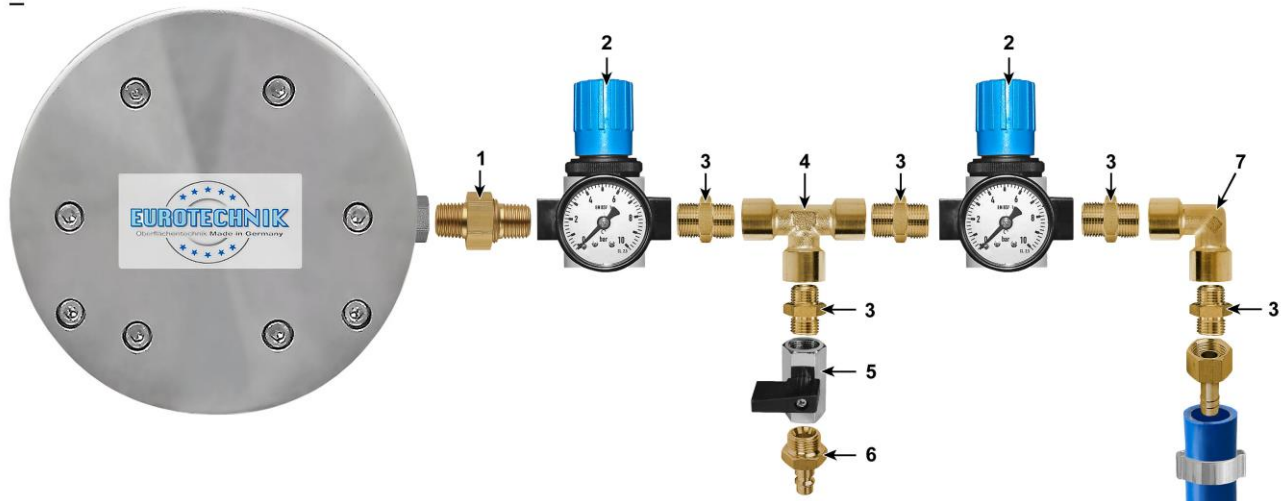

PRODUCT - DATA SHEET

Quality Products

MADE IN GERMANY

by your famous brand

SPRITZTECHNIK
KOPPERSCHMIDT

Topic: Kopperschmidt pneumatic accessories

Product: Pneumatic connection units G1/4"

Pneum Anschlußeinheiten G1-4" _PD_E

Stand 01/2021

Changes are possible without notice

A

B

Pos.	Description	Part-No.	Pos.	Description	Part-No.
A	pneum. connection unit single assembly	15950 121A15	4	t-connector, brass	99421 191400
B	pneum. connection unit dual assembly	15950 121A25	5	ball valve mini, brass	80000 010014
1	detachable nipple, brass	99421 0F1414	6	air fitting, brass	15694 107238
2	air pressure regulator	15950 121A01	7	bracket, brass	99420 591414
3	nippel, brass	99420 011414			