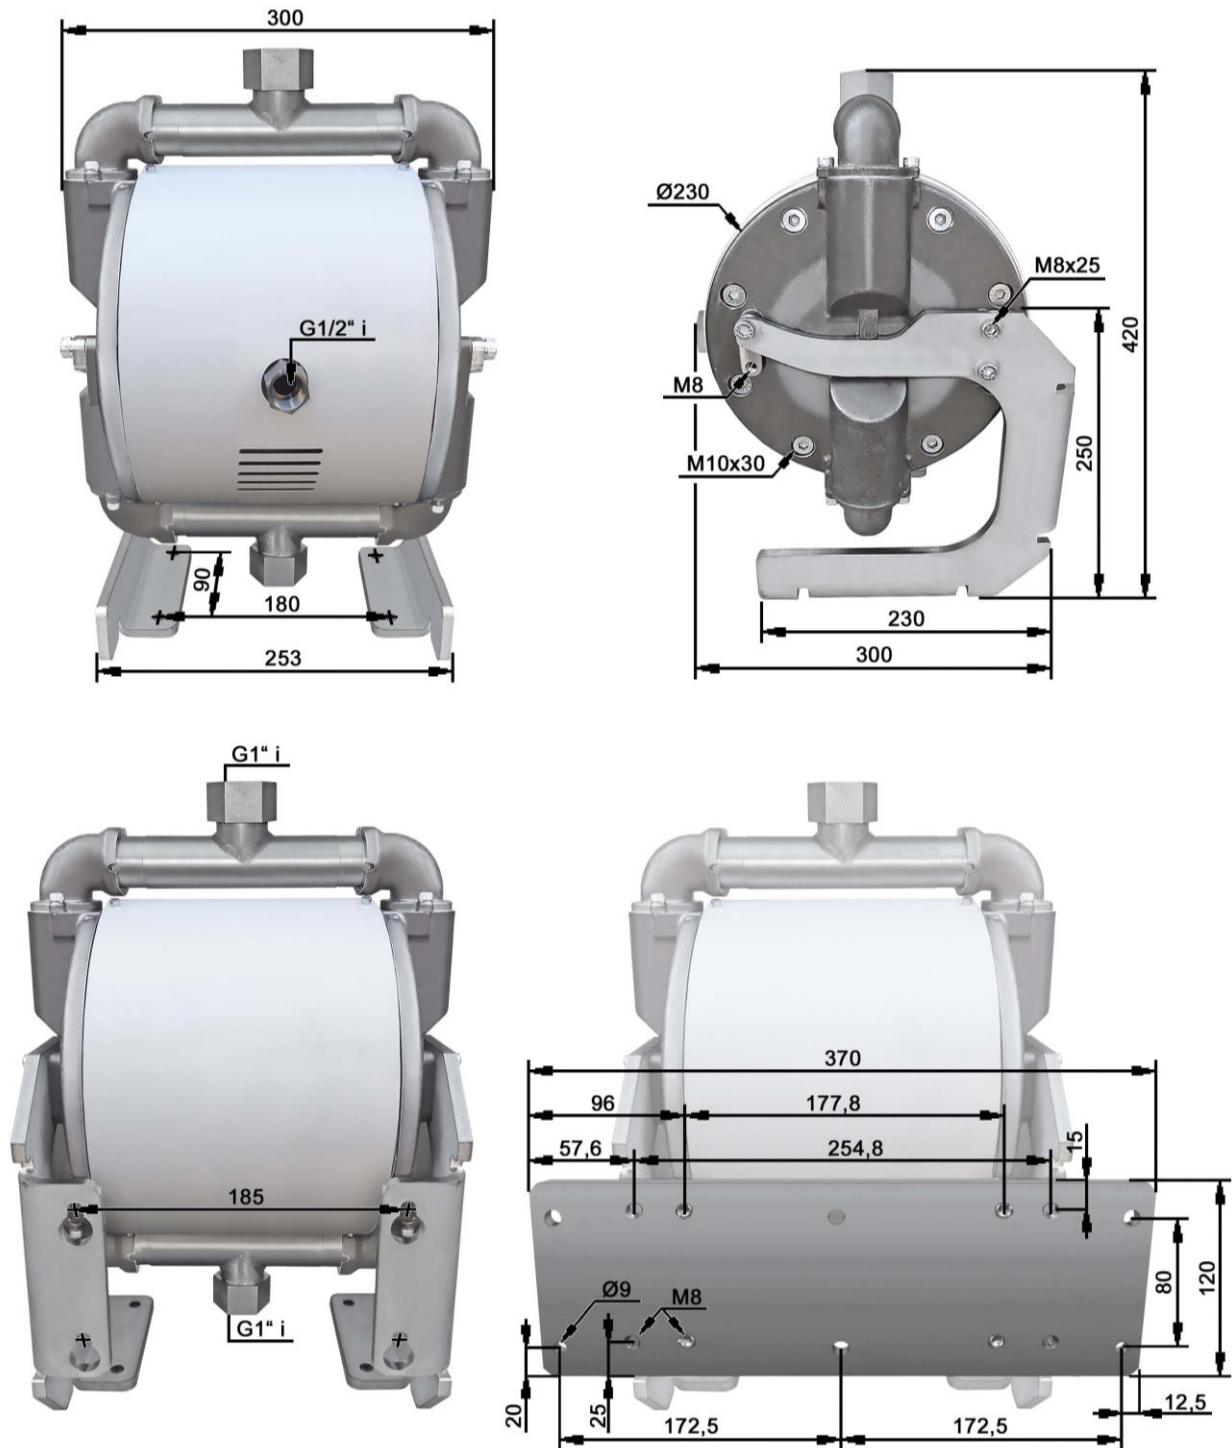

# PRODUCT - DIMENSION SHEET

Topic: Diaphragm Pump 1", gear ratio 1:1  
Product: KS11200

KS11200\_Massblatt\_E

Stand: 05/2021

Changes are possible without notice

Quality Products

MADE IN GERMANY

by your famous brand

## Dimensions of the Diaphragm Pump KS11200

Reproduction is not permitted without written permission of L. R. Eurotechnik KG!  
L. R. Eurotechnik KG Hohnshecker Weg 18 D-53881 Euskirchen - Germany