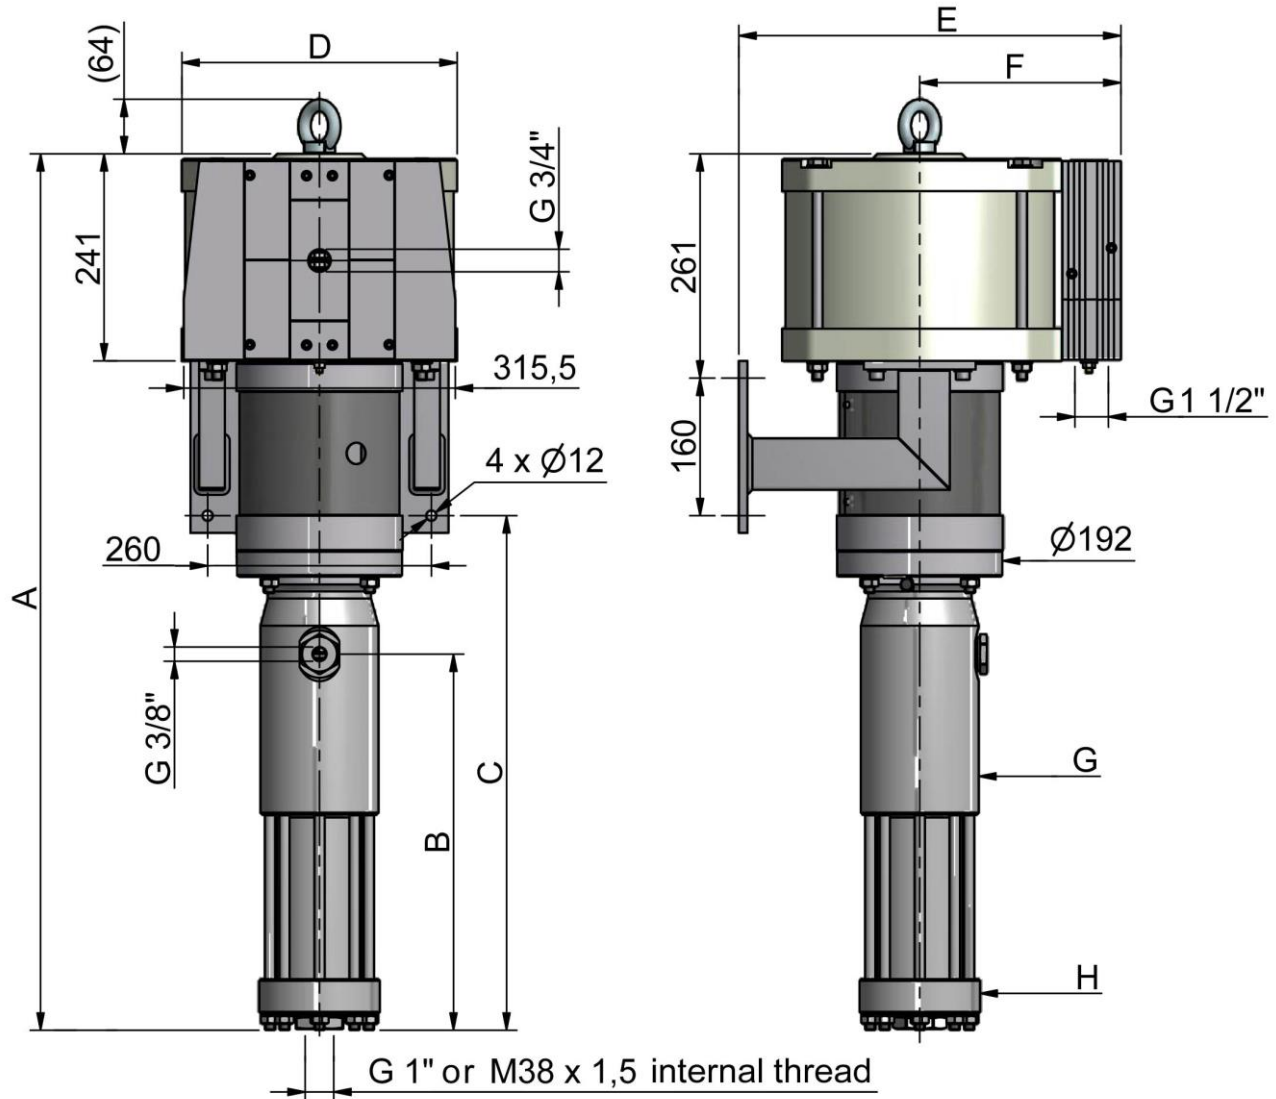

# PRODUCT - DIMENSIONAL DRAWING

**Topic:** Kopperschmidt Classic Line T2001  
**Product:** D230 / D300 Air motor with fluid section  
 -110 / -150 / -220

T2001-D230+D300-110-150-220\_Massblatt\_E

Stand: 06/2021

Changes are possible without notice

**Quality Products**

MADE IN GERMANY

by your famous brand

**K** SPRITZTECHNIK **T**  
 KOPPERSCHMID

Air motor	A	B	C	D	E	F	G	H
T2001-D230*	1019	437,5	437,5	260	419	204	137	140

Air motor	A	B	C	D	E	F	G	H
T2001-D300*	1019	437,5	437,5	320	444	234	137	140

\* Fluid sections are identical.