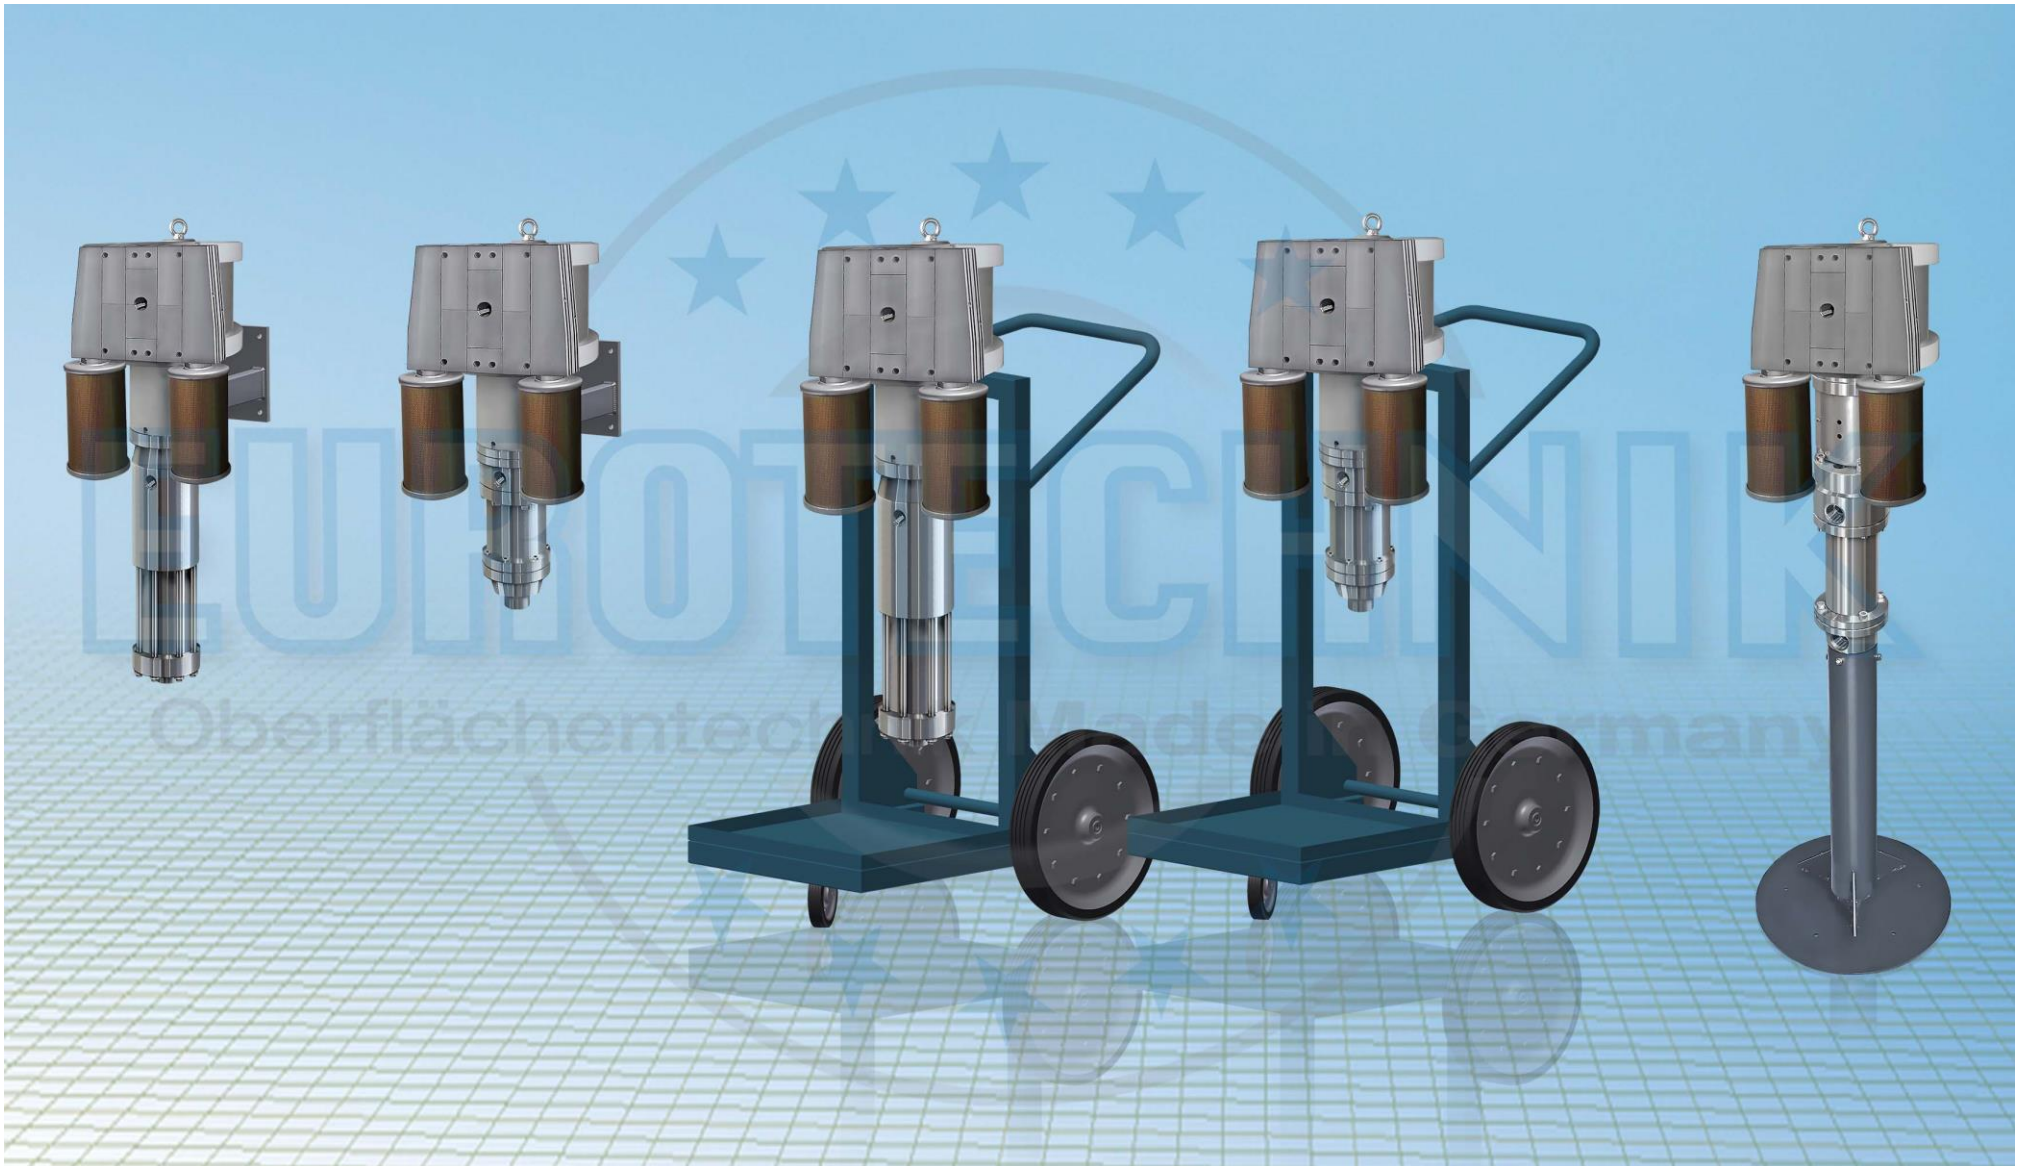

Overview of pump mounting options for Kopperschmidt Classic Line T2001

<p>T2001 Piston pump with -110 / -150 / -220 fluid section on wall mounting bracket</p>	<p>T2001 Piston pump with -135 / -185 / -340 fluid section on wall mounting bracket</p>	<p>T2001 Piston pump with -110 / -150 / -220 fluid section on pump trolley</p>	<p>T2001 Piston pump with -135 / -185 / -340 fluid section on pump trolley</p>	<p>T2001 Piston pump with -340 fluid section on stand</p>
---	---	--	--	---