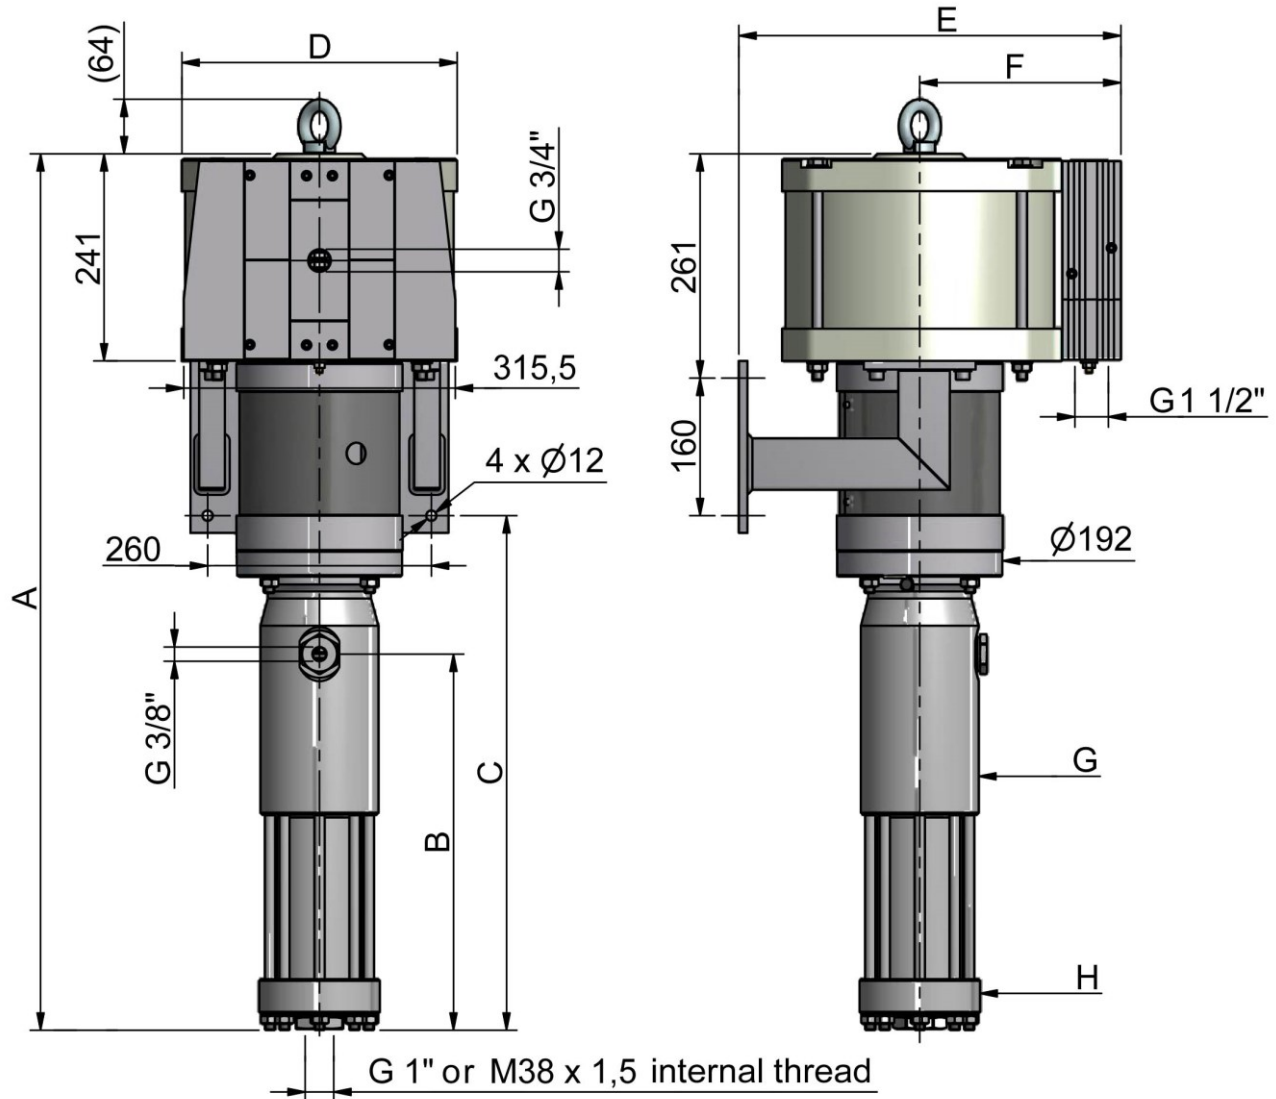

# PRODUCT - DIMENSIONAL DRAWING

**Topic:** Kopperschmidt Classic Line T2001  
**Product:** D230 / D300 Air motor with fluid section  
 -110 / -150 / -220

T2001-D230+D300-110-150-220\_Massblatt\_E

Stand: 05/2025

Changes are possible without notice

**Quality Products**

**MADE IN GERMANY**

by your famous brand

**K** SPRITZTECHNIK **T**  
**KOPPERSCHMID**

Air motor	A	B	C	D	E	F	G	H
T2001-D230*	1019	437,5	437,5	260	419	204	137	140

Air motor	A	B	C	D	E	F	G	H
T2001-D300*	1019	437,5	437,5	320	444	234	137	140

\* Fluid sections are identical.